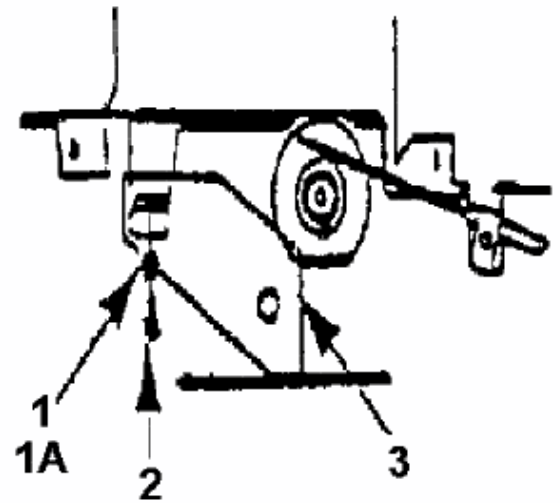

Throttle Limiter Screw
is mounted here

fsg