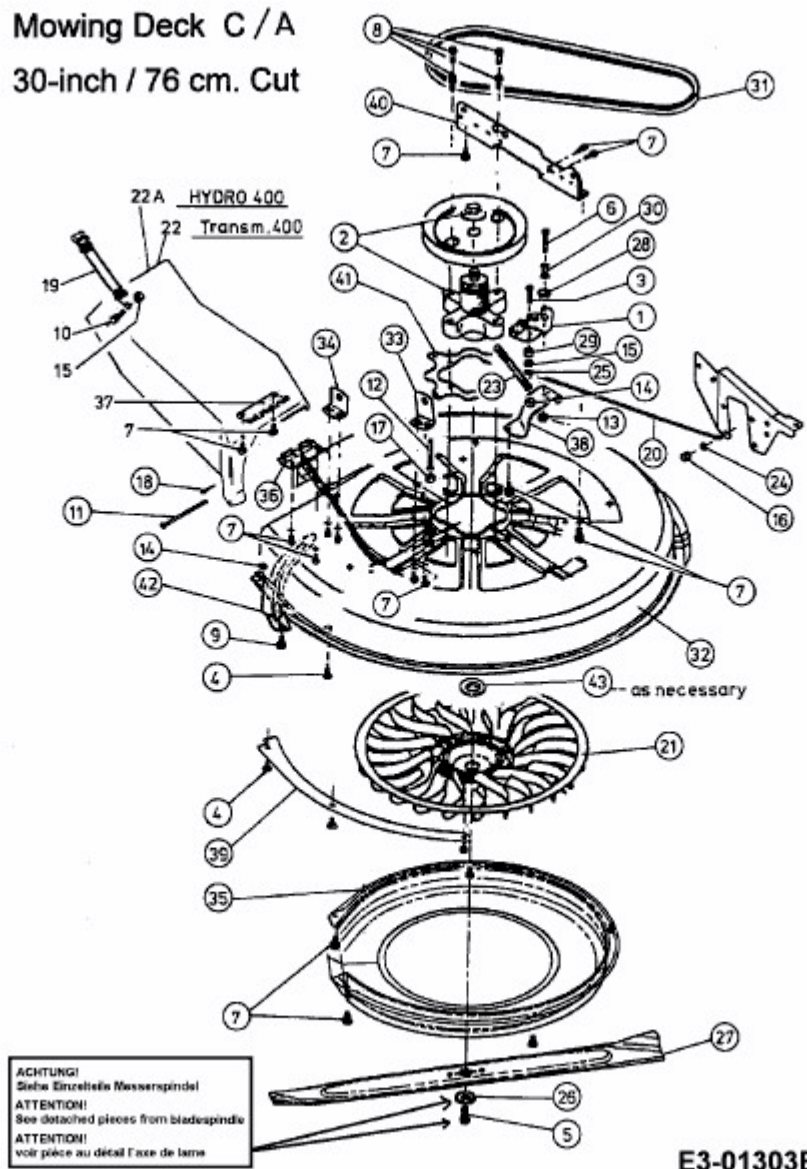

EDT 115-76 > 13A1452C610 (1998) > MÄHWERK C (30"/76CM)

Mowing Deck C / A 30-inch / 76 cm. Cut

E3-01303B-01