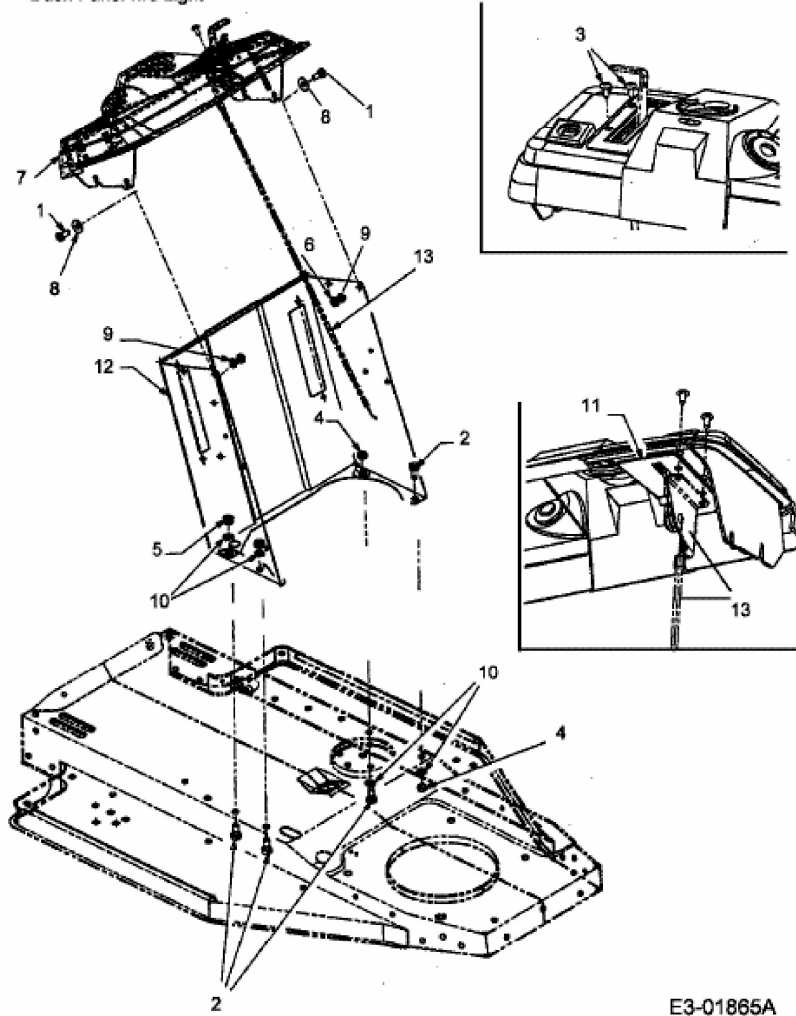

Rider 400 , 2-Style

Armat.Brett /
Dash Panel w/o Light

E3-01865A