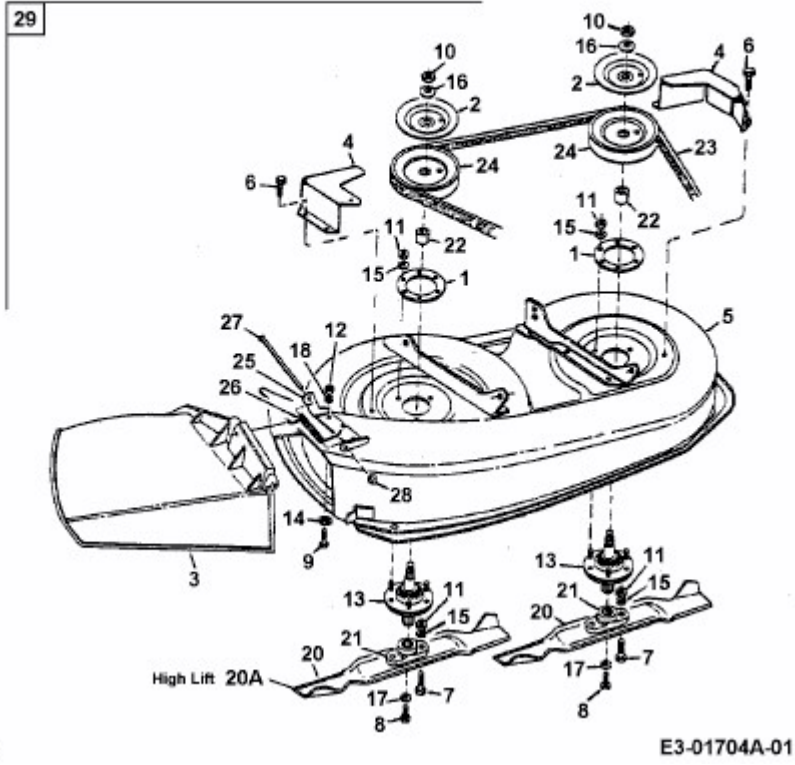

AM 1150 > 13A1452B619 (2003) > MÄHWERK B (36"/91CM)

Deck "B"

36"/91cm Side Discharge Mowing Deck

img

E3-01704A-01