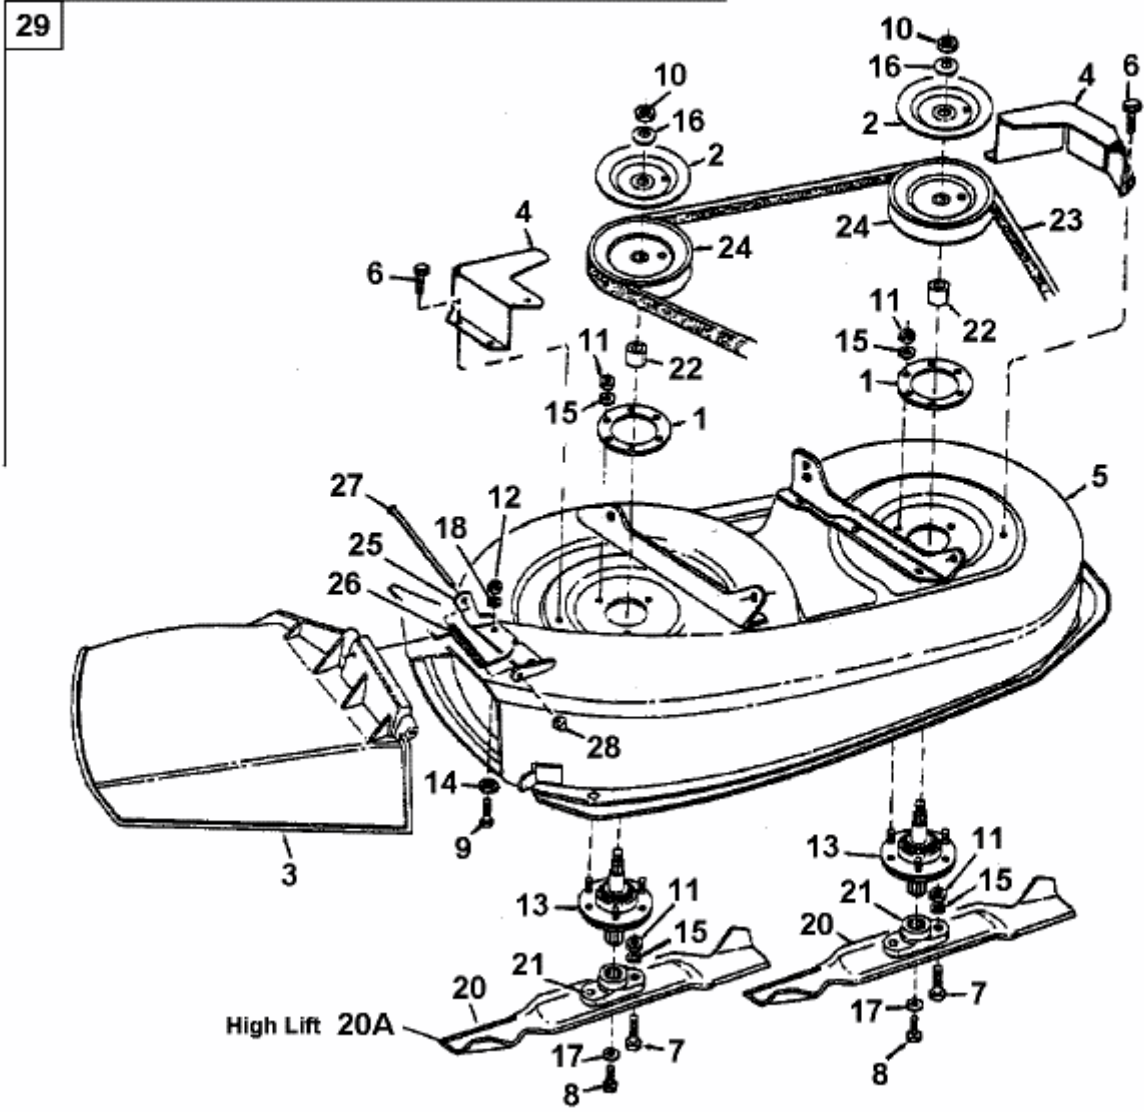

Deck "B"

36"/91cm Side Discharge Mowing Deck

29

fsg

E3-01704A-01