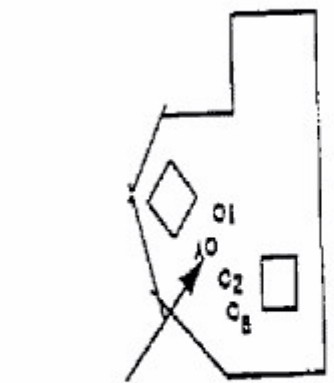

B 11 > 13A1451F619 (1998) > GASBEGRENZER

Throttle Limiter Screw
is mounted here

fsg