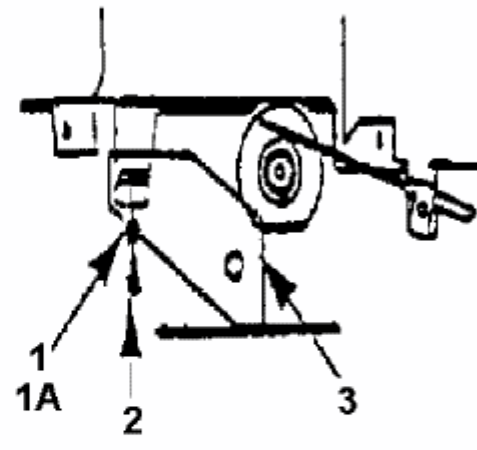

B 100 > 13A1450D678 (1998) > GASBEGRENZER

Throttle Limiter Screw  
is mounted here

**fsg**