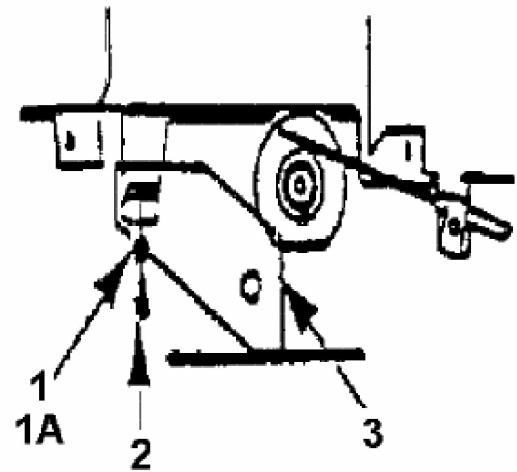

Throttle Limiter Screw
is mounted here

fsg