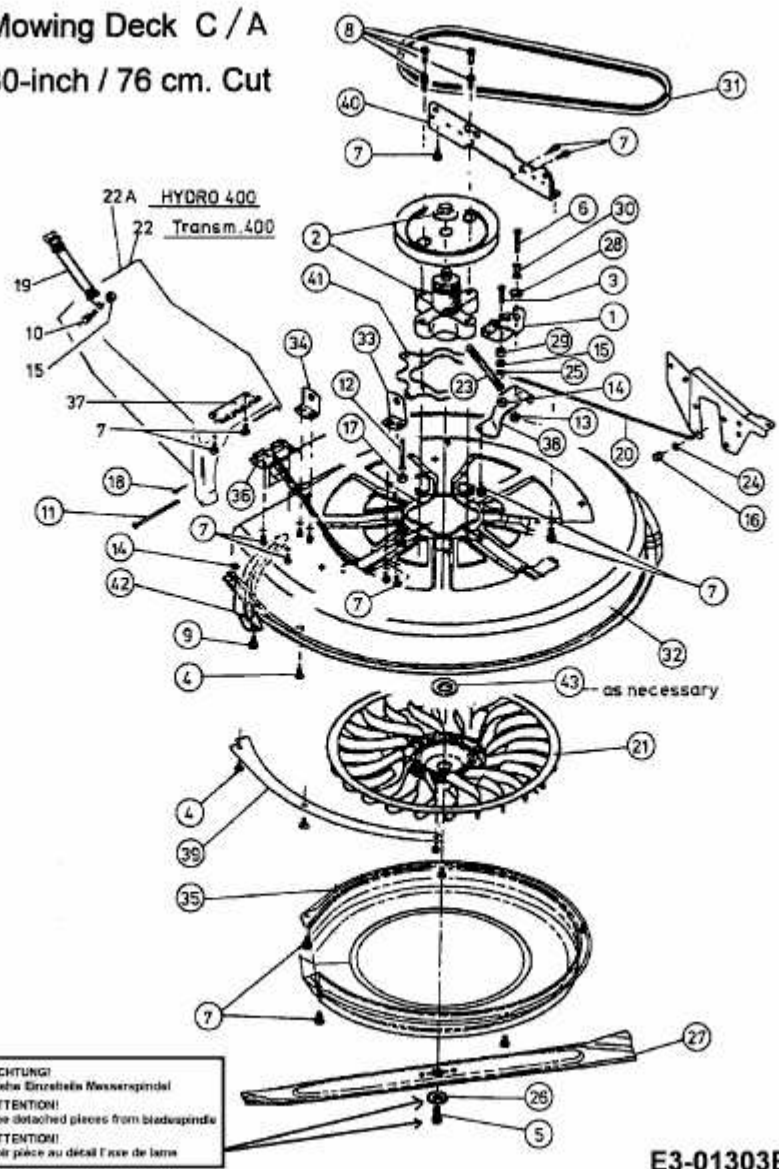

RH 115 > 13A1450C600 (2000) > MÄHWERK C (30"/76CM)

Mowing Deck C / A 30-inch / 76 cm. Cut

E3-01303B-01