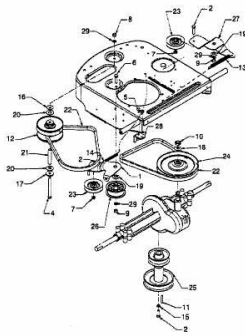

SPRINTO > 13A-315-678 (1999) > VARIATOR

Variable Drive:

E4-00726 A