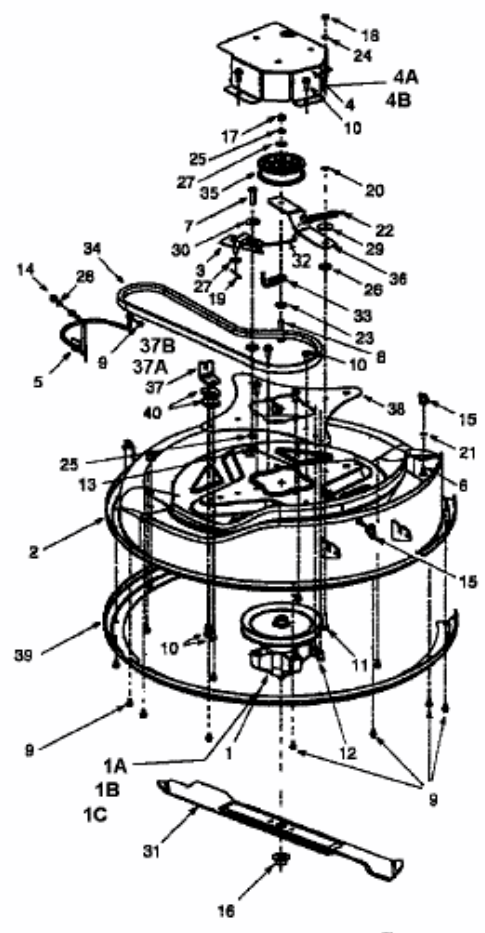

SPRINTO > 13A-315-678 (1998) > MÄHWERK 27,5"/70CM

### Three-In-One Mowing Deck

E4-00734A