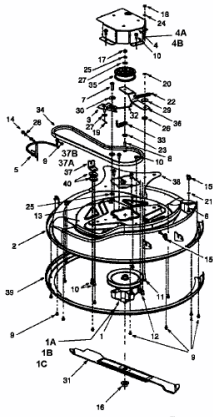

SPRINTO > 13A-312-678 (2003) > MÄHWERK 27,5"/70CM

Three-In-One Mowing Deck

E4-00734A