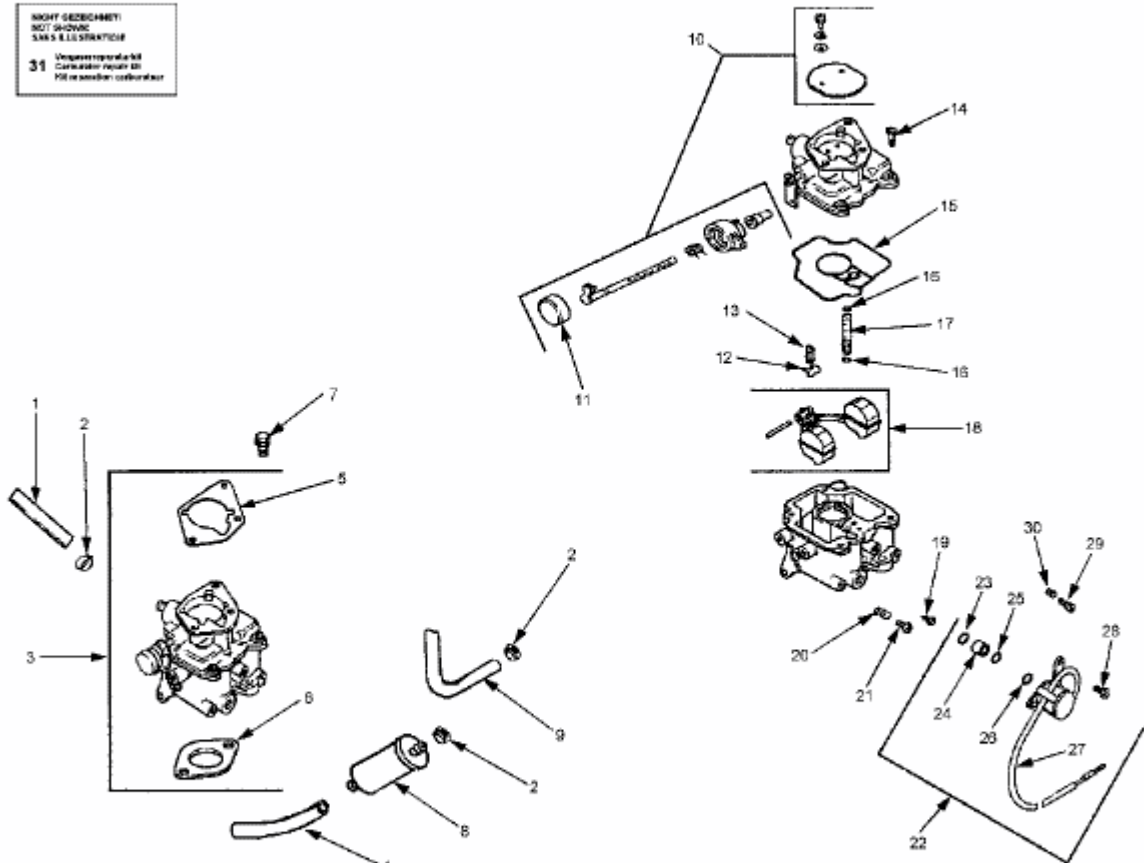

RIGHT SIDE VIEW  
NOT SHOWN  
SAND ILLUSTRATION  
31 Vespenelement  
Consider right as  
Mixer section carburetor

E4-01897A-01