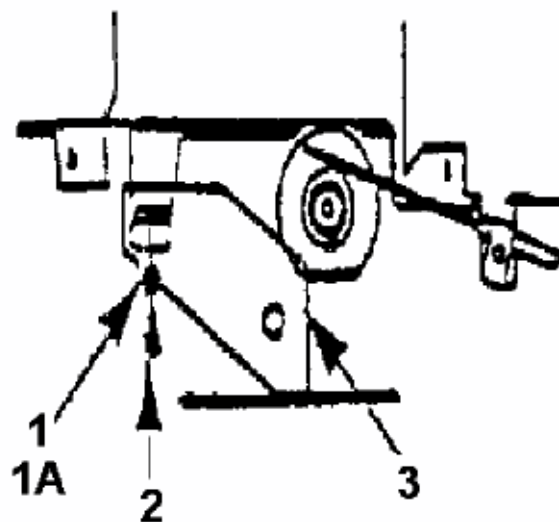

Throttle Limiter Screw
is mounted here

fsg