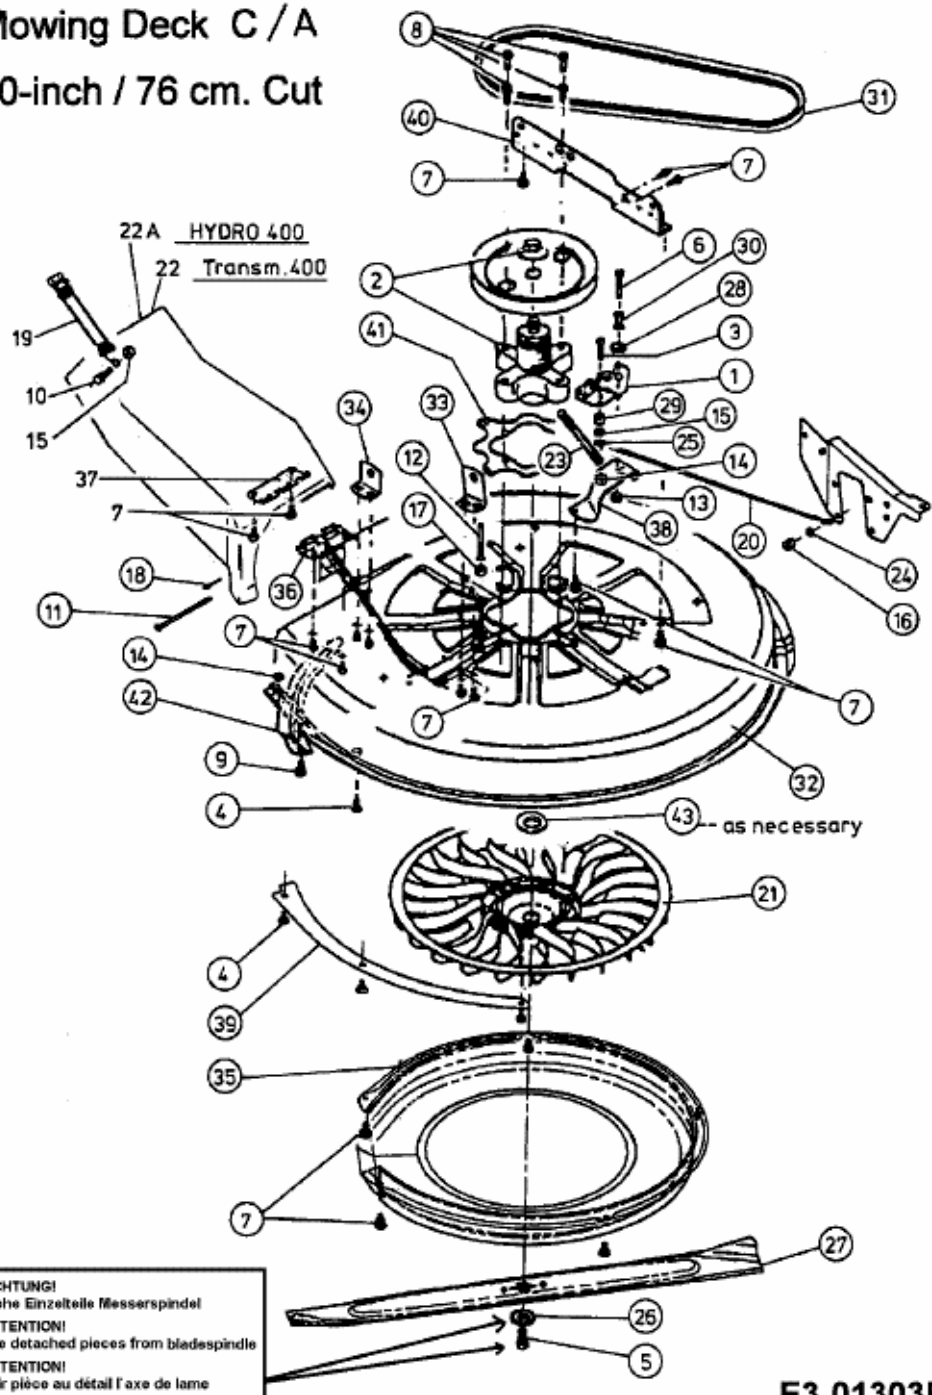

TC 4125 > 136L452C643 (1996) > MÄHWERK C (30"/76CM)

### Mowing Deck C / A 30-inch / 76 cm. Cut

E3-01303B-01