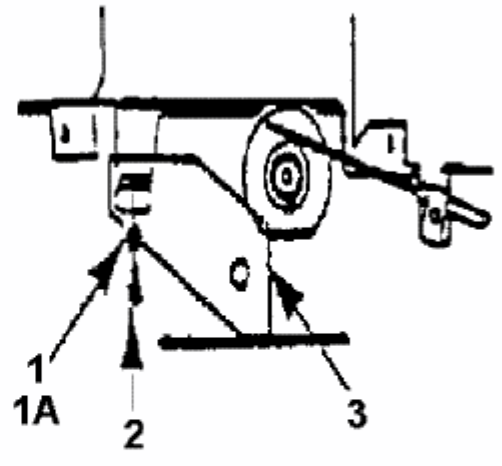

Throttle Limiter Screw
is mounted here

fsg