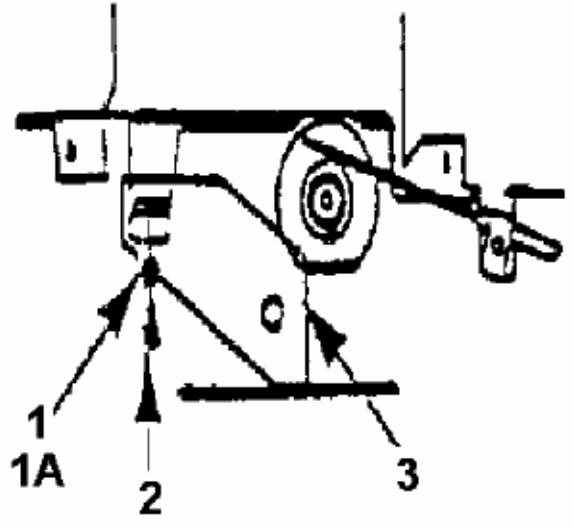

Throttle Limiter Screw  
is mounted here

fsg