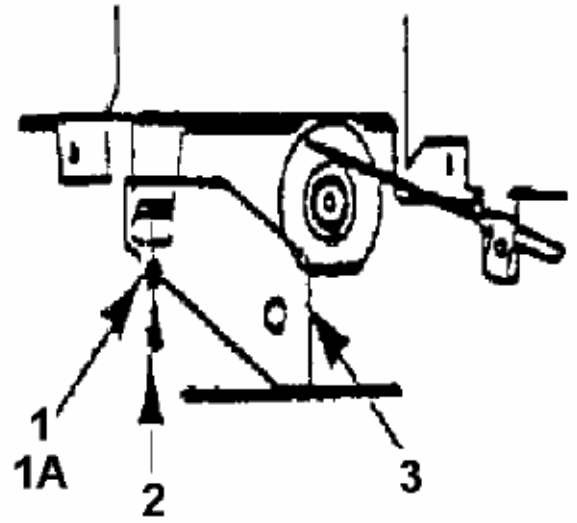

Throttle Limiter Screw
is mounted here

fsg