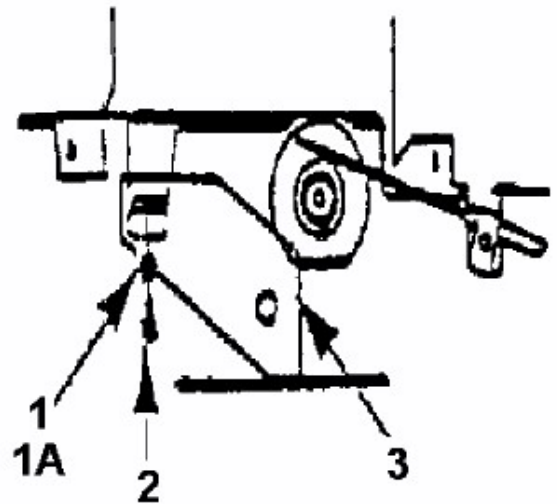

Throttle Limiter Screw
is mounted here

fsg