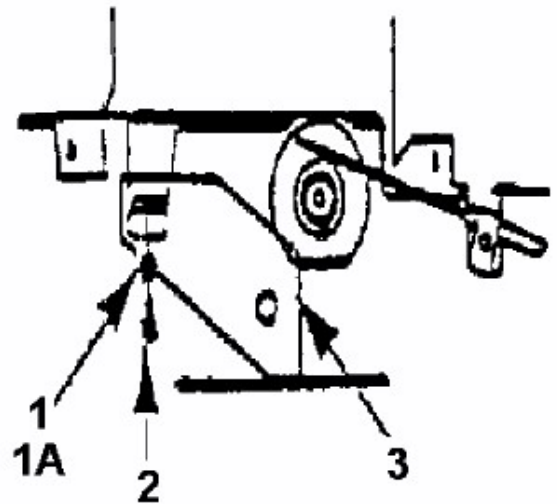

Throttle Limiter Screw  
is mounted here

fsg