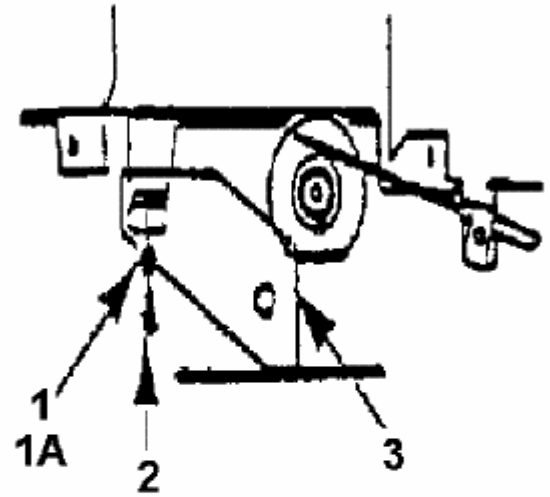

Throttle Limiter Screw  
is mounted here

**fsg**