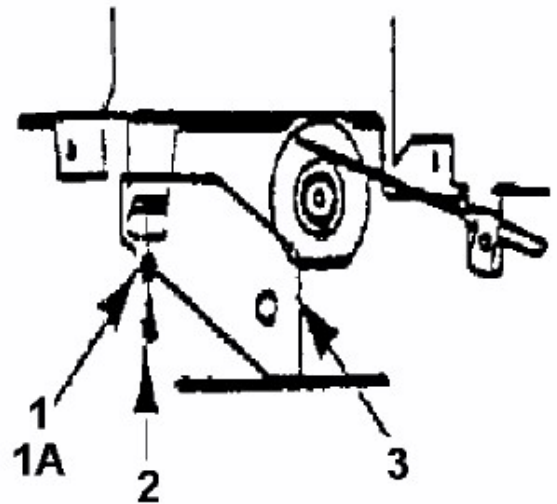

Throttle Limiter Screw  
is mounted here

**fsg**