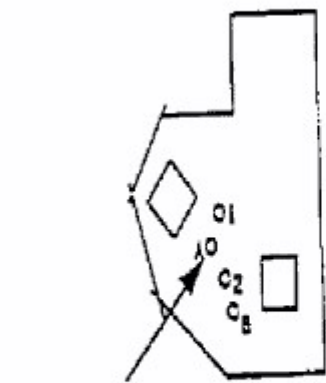

FLORASELF 2000 > 135C452D668 (1995) > GASBEGRENZER

Throttle Limiter Screw
is mounted here

fsg