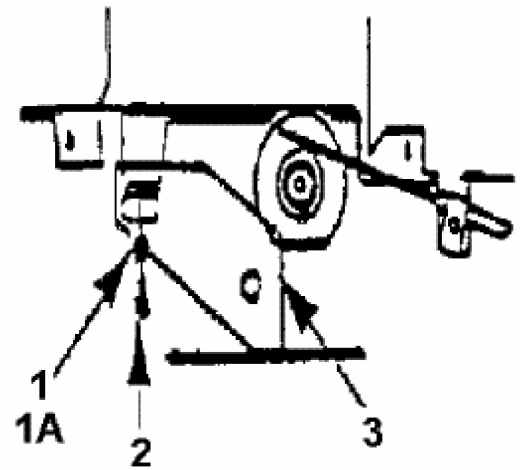

Throttle Limiter Screw
is mounted here

fsg