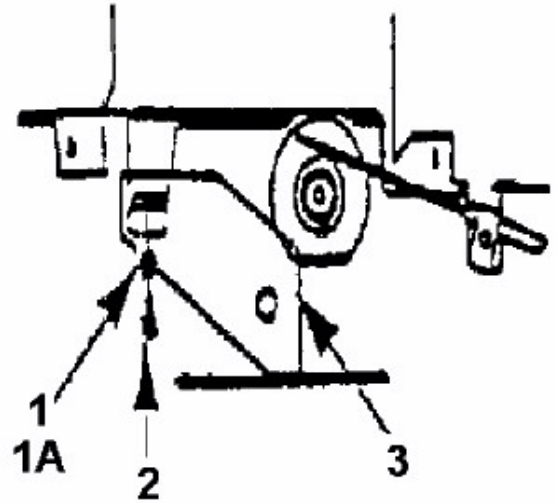

Throttle Limiter Screw
is mounted here

fsg