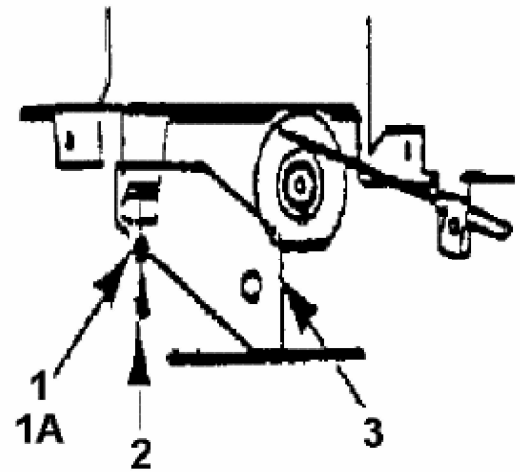

Throttle Limiter Screw  
is mounted here

**fsg**