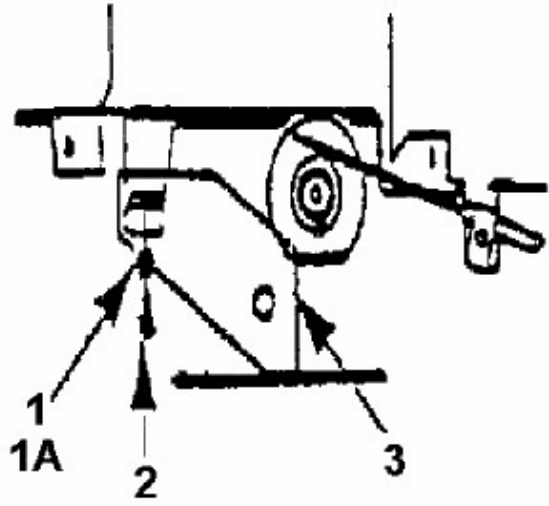

Throttle Limiter Screw
is mounted here

fsg