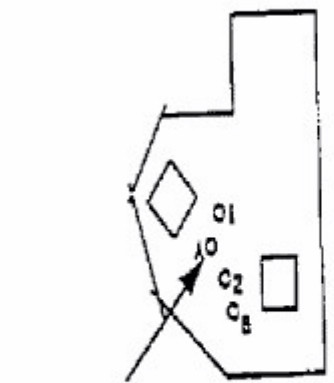

B 12 > 134H352D668 (1994) > GASBEGRENZER

Throttle Limiter Screw
is mounted here

fsg