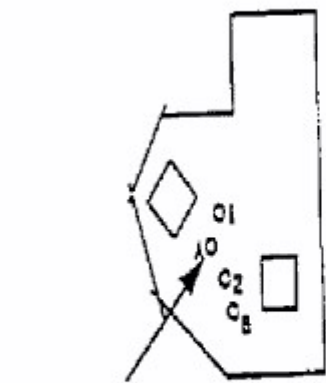

B 10 > 134C352D668 (1994) > GASBEGRENZER

Throttle Limiter Screw
is mounted here

fsg