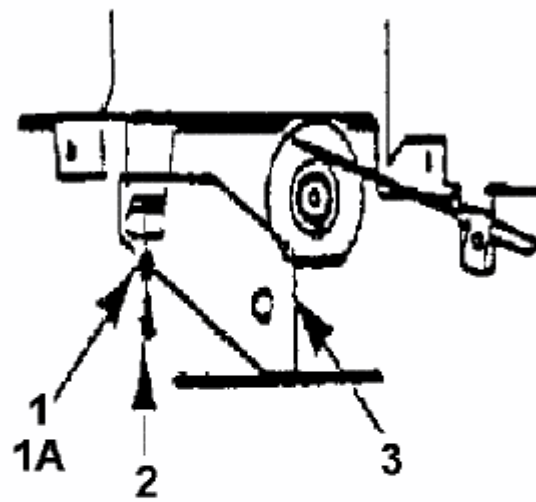

Throttle Limiter Screw
is mounted here

fsg