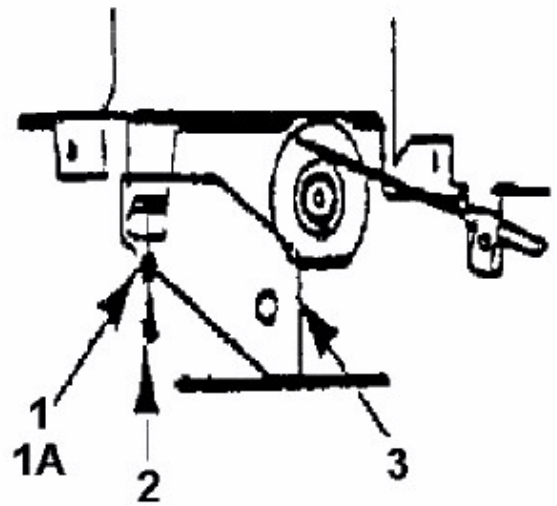

Throttle Limiter Screw
is mounted here

fsg