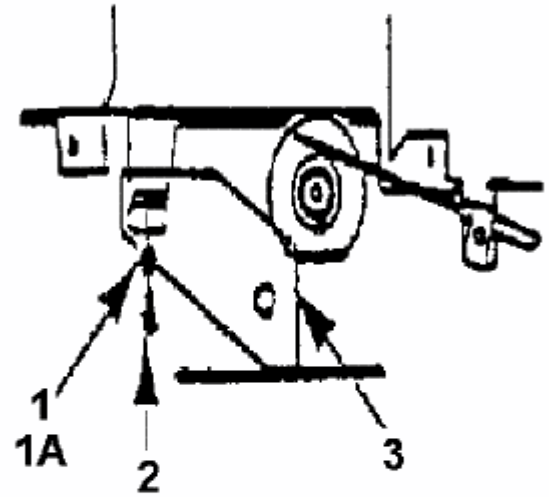

Throttle Limiter Screw  
is mounted here

**fsg**