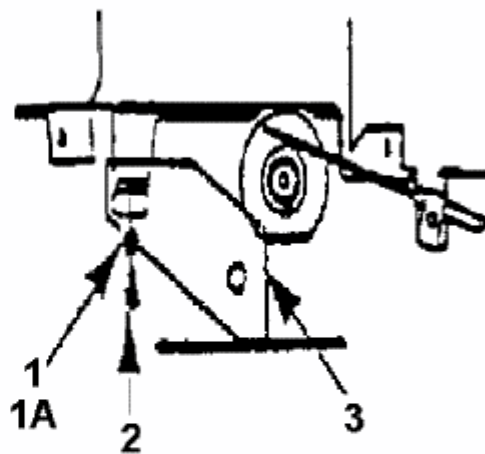

Throttle Limiter Screw  
is mounted here

fsg