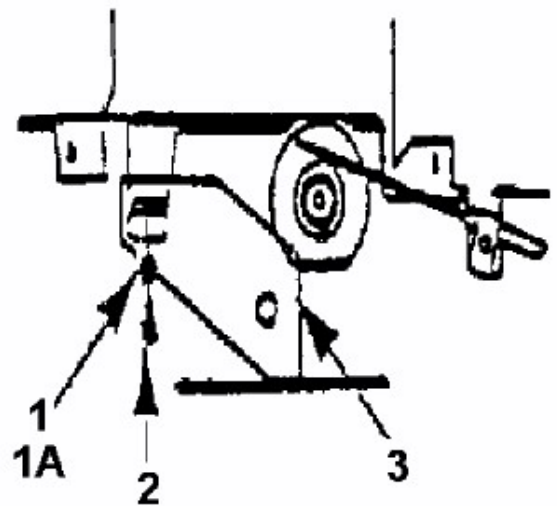

Throttle Limiter Screw
is mounted here

fsg