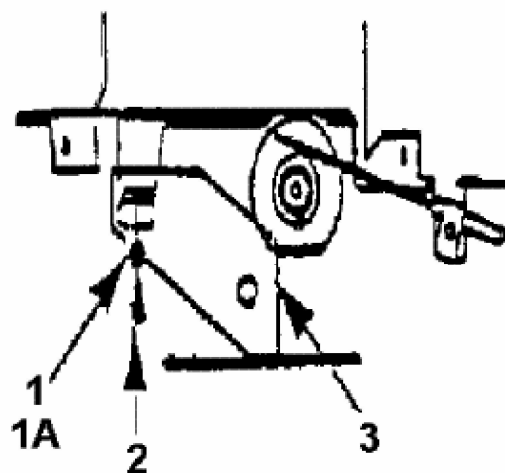

Throttle Limiter Screw
is mounted here

fsg