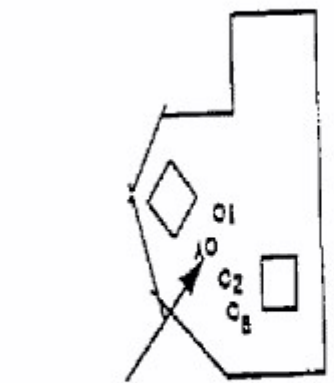

B 10 > 133B352D668 (1993) > GASBEGRENZER

Throttle Limiter Screw
is mounted here

fsg