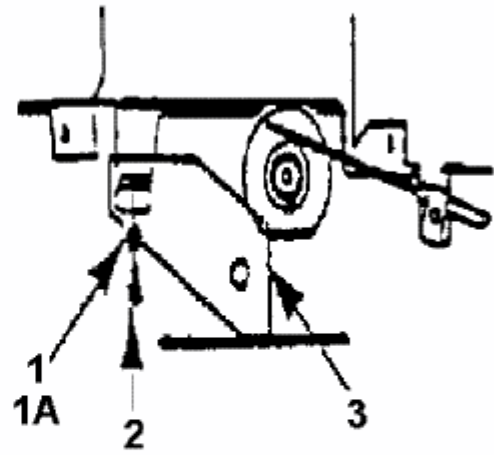

Throttle Limiter Screw  
is mounted here

fsg