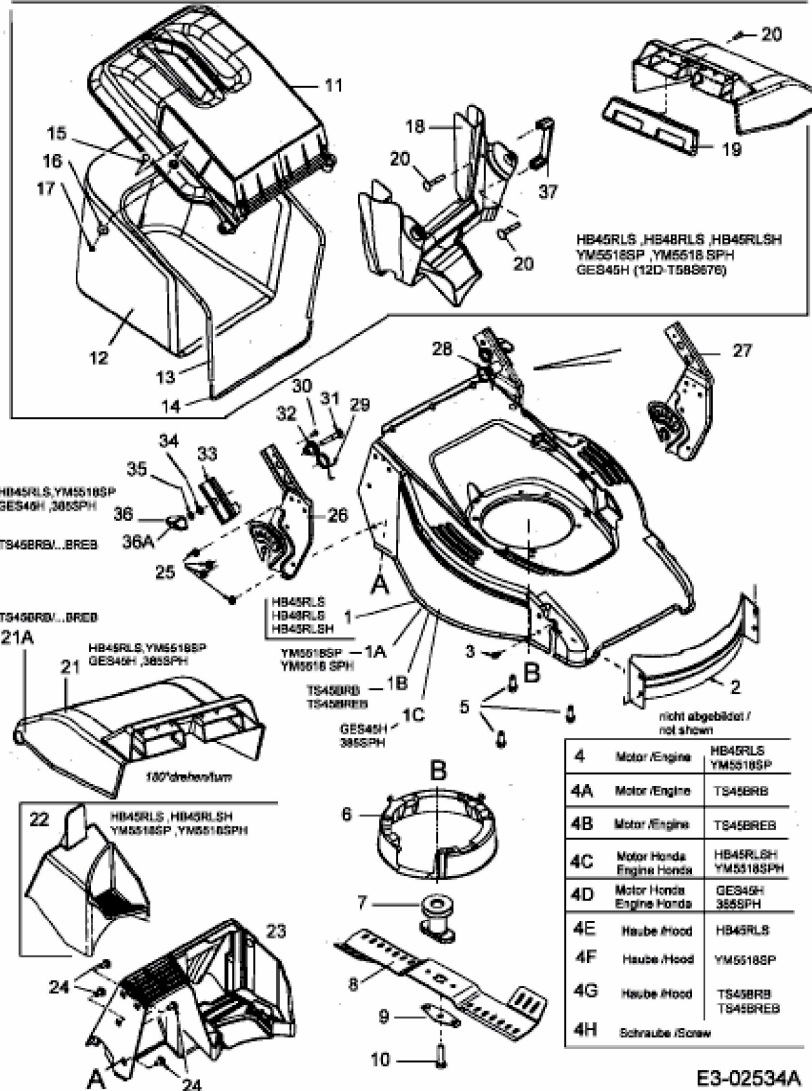

GES 45 H > 12D-T58S678 (2005) > GRASFANGSACK, MESSER, MOTOR, MULCHSTOPFEN

HB 45 RLS	12D-T58P890	TS45 BRB	12D-T58R667
HB 48 RLS	12D-T58K890	TS45 BREB	12DET58V667
HB 45 RLSH	12D-T58Q890	GES45 H	12D-T58S878
YM 5518 SP	12D-T58P643	GES45 H	12D-T58S676
YM 5518 SPH	12D-T58Q643	385 SPH	12D-T58S811

E3-02534A