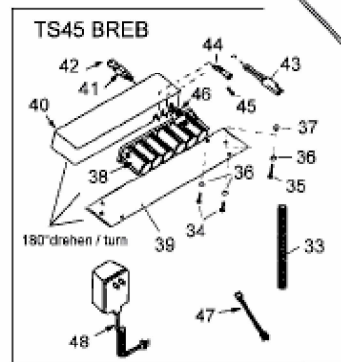

GES 45 H > 12D-T58S678 (2005) > GETRIEBE, HOLM

| | |
|-------------|-------------|
| HB 45 RLS | 12D-T58P690 |
| HB 48 RLS | 12D-T58K690 |
| HB 45 RLSH | 12D-T58Q690 |
| YM 5518 SP | 12D-T58P643 |
| YM 5518 SPH | 12D-T58Q643 |
| TS45 BRB | 12D-T58R667 |
| TS45 BREB | 12DET58V667 |
| GES45 H | 12D-T58S678 |
| GES45 H | 12D-T58S678 |
| 385 SPH | 12D-T58S611 |

E3-02533A