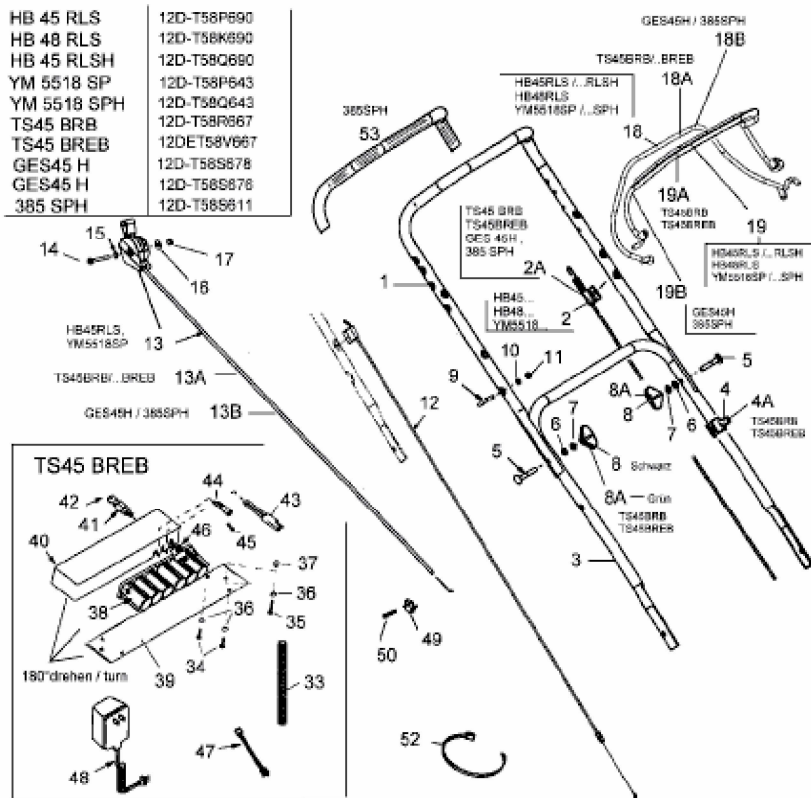

GES 45 H > 12D-T58S678 (2005) > GETRIEBE, HOLM

| | |
|-------------|-------------|
| HB 45 RLS | 12D-T58P690 |
| HB 48 RLS | 12D-T58K690 |
| HB 45 RLSH | 12D-T58Q690 |
| YM 5518 SP | 12D-T58P643 |
| YM 5518 SPH | 12D-T58Q643 |
| TS45 BRB | 12D-T58R667 |
| TS45 BREB | 12DET58V667 |
| GES45 H | 12D-T58S678 |
| GES45 H | 12D-T58S678 |
| 385 SPH | 12D-T58S611 |

E3-02533A