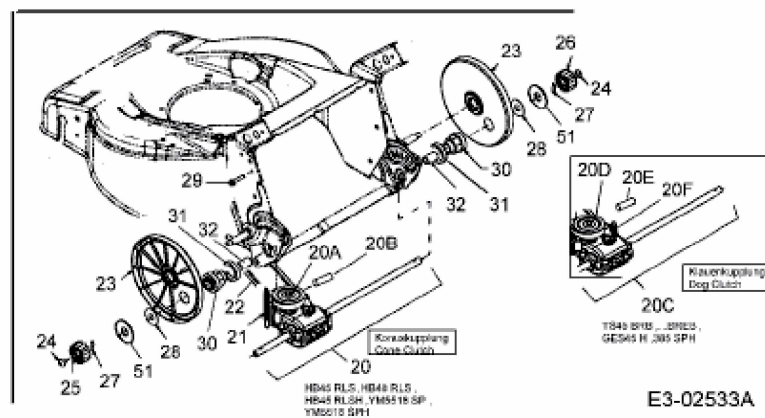

GES 45 H > 12D-T58S678 (2005) > GETRIEBE, HOLM

| | |
|-------------|-------------|
| HB 45 RLS | 12D-T58P690 |
| HB 48 RLS | 12D-T58K690 |
| HB 45 RLSH | 12D-T58Q690 |
| YM 5518 SP | 12D-T58P643 |
| YM 5518 SPH | 12D-T58Q643 |
| TS45 BRB | 12D-T58R667 |
| TS45 BREB | 12DET58V667 |
| GES45 H | 12D-T58S678 |
| GES45 H | 12D-T58S678 |
| 385 SPH | 12D-T58S611 |

E3-02533A