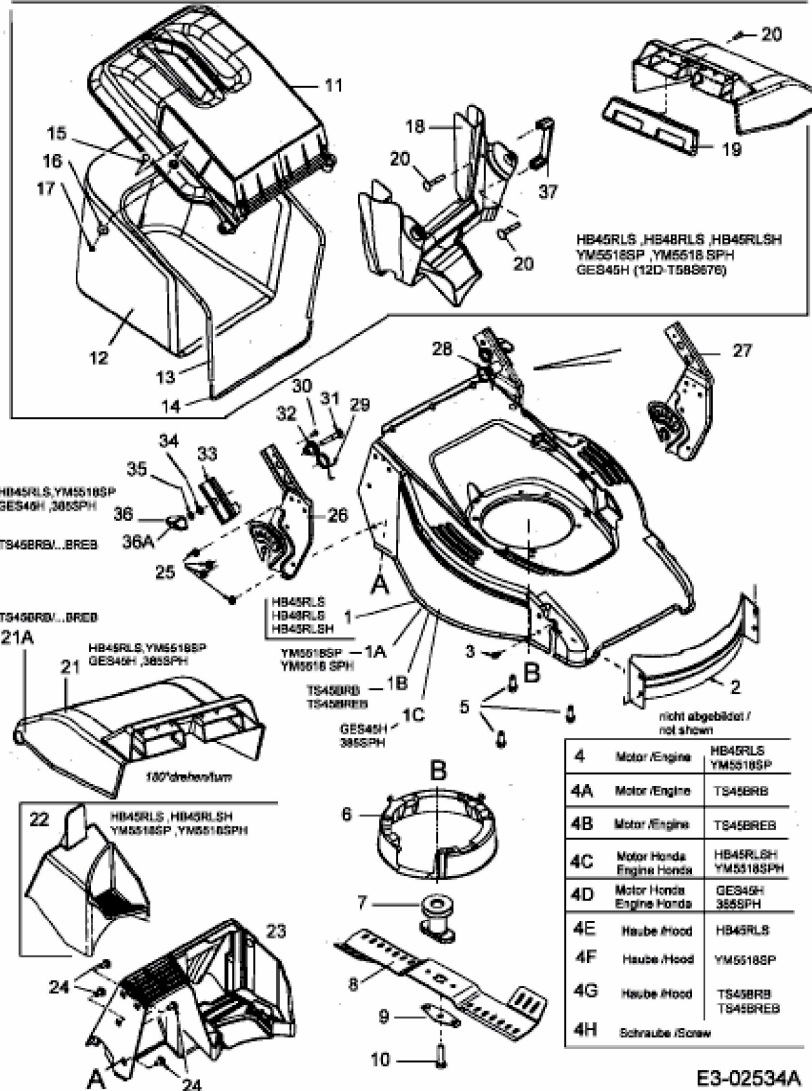

GES 45 H > 12D-T58S676 (2005) > GRASFANGSACK, MESSER, MOTOR, MULCHSTOPFEN

HB 45 RLS	12D-T58P890	TS45 BRB	12D-T58R667
HB 48 RLS	12D-T58K890	TS45 BREB	12DET58V667
HB 45 RLSH	12D-T58Q890	GES45 H	12D-T58S878
YM 5518 SP	12D-T58P643	GES45 H	12D-T58S676
YM 5518 SPH	12D-T58Q643	385 SPH	12D-T58S811

E3-02534A