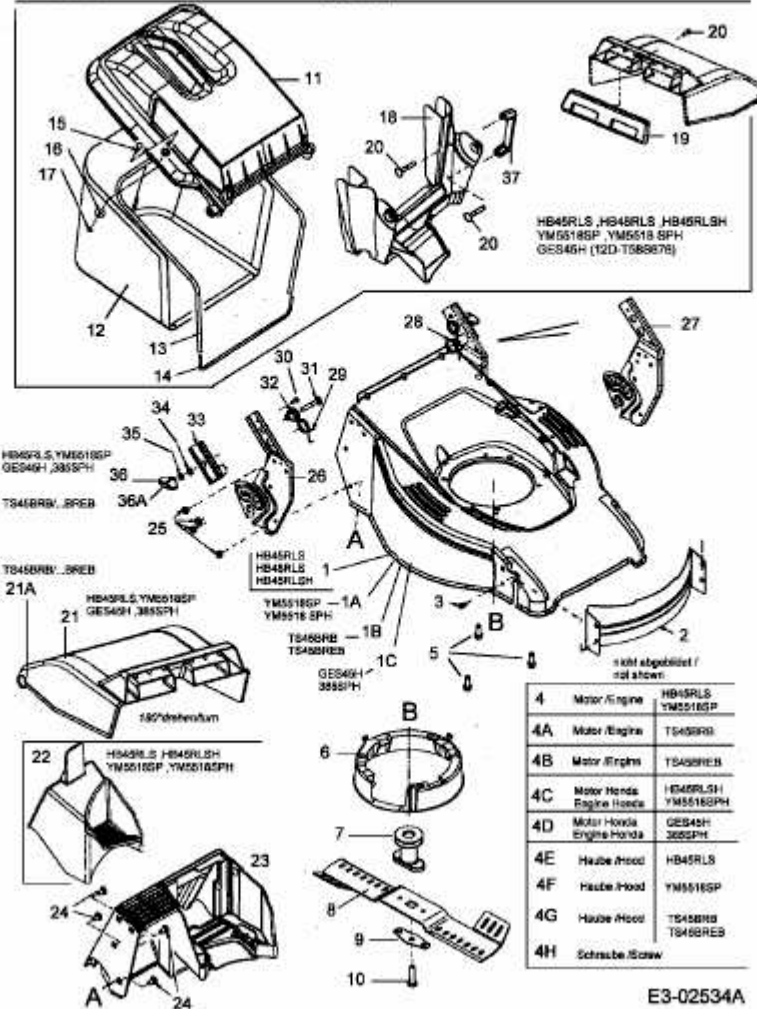

385 SPH > 12D-T58S611 (2005) > GRASFANGSACK, MESSER, MOTOR, MULCHSTOPFEN

HB 45 RLS	12D-T58P690	TS45 BRB	12D-T58R667
HB 46 RLS	12D-T58K990	TS45 BREB	12DET58V987
HB 45 RLSH	12D-T58Q690	GES45 H	12D-T58S678
YM 5518 SP	12D-T58P643	GES45 H	12D-T58S678
YM 5518 SPH	12D-T58Q643	385 SPH	12D-T58S611

E3-02534A