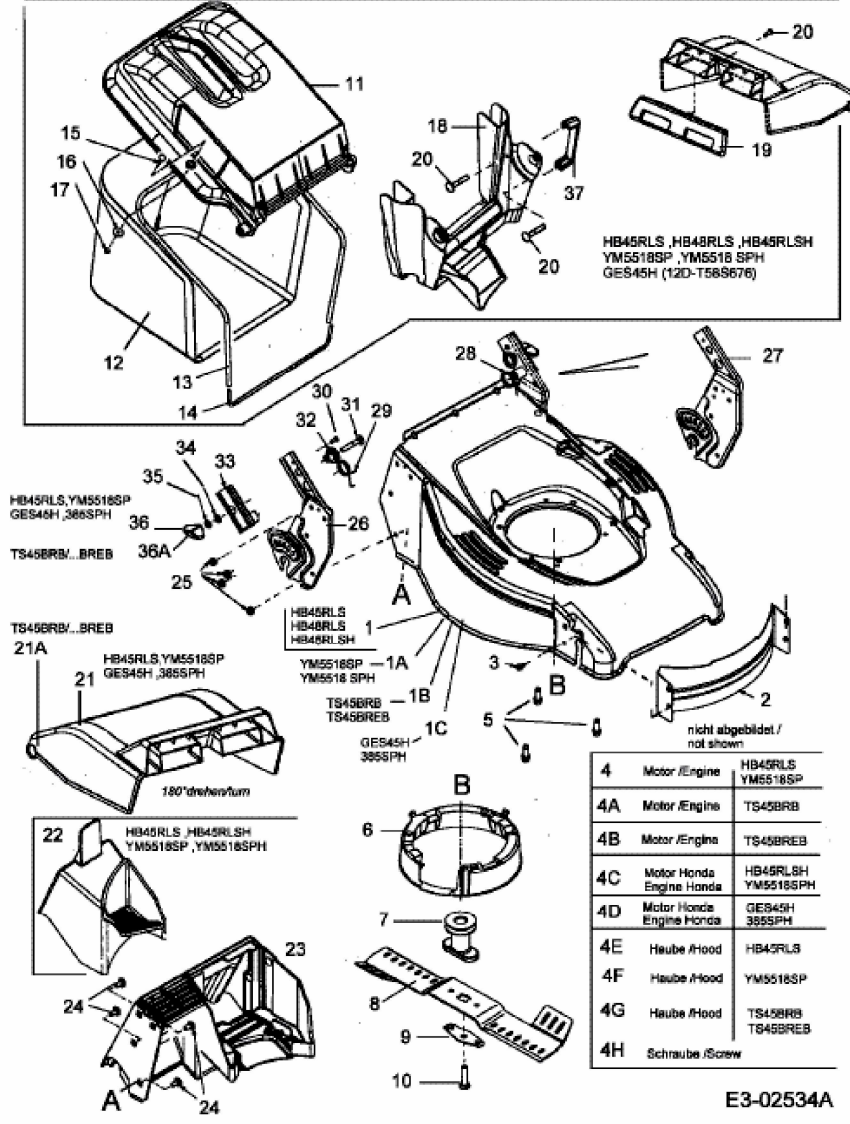

TS 45 BR-B > 12D-T58R667 (2005) > GRASFANGSACK, MESSER, MOTOR, MULCHSTOPFEN

HB 45 RLS	12D-T58P690	TS45 BRB	12D-T58R667
HB 48 RLS	12D-T58K690	TS45 BREB	12DET58V667
HB 45 RLSH	12D-T58Q690	GES45 H	12D-T58S676
YM 5518 SP	12D-T58P643	GES45 H	12D-T58S676
YM 5518 SPH	12D-T58Q643	385 SPH	12D-T58S611

E3-02534A