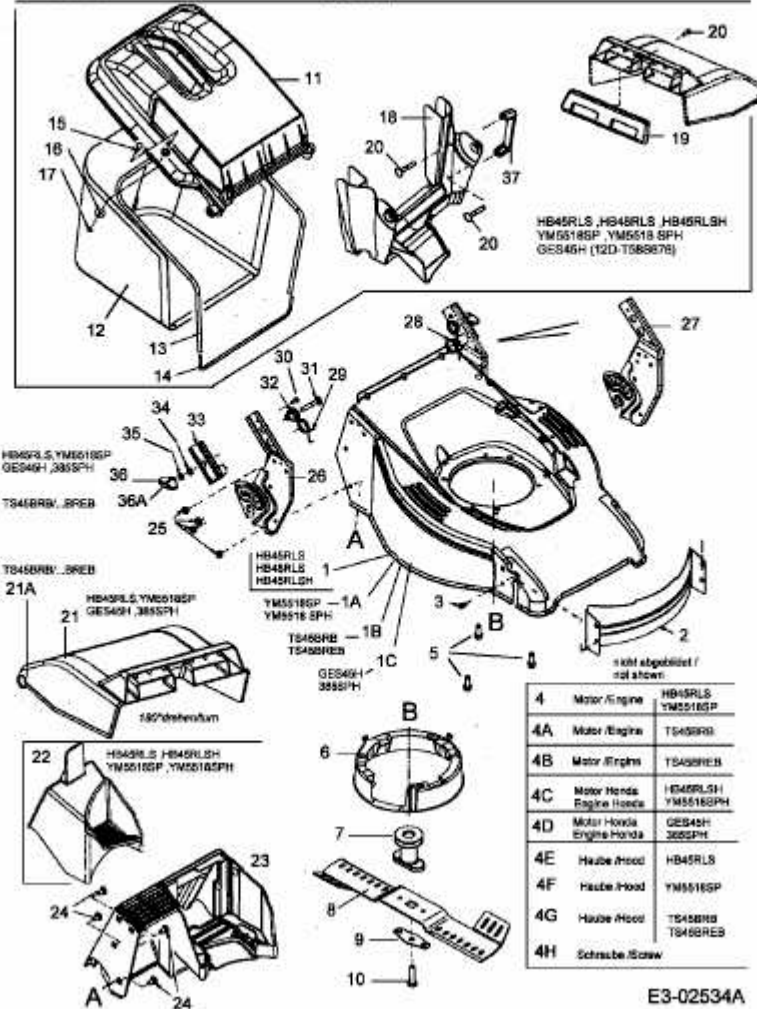

HB 45 RLS > 12D-T58P690 (2005) > GRASFANGSACK, MESSER, MOTOR, MULCHSTOPFEN

|             |             |           |             |
|-------------|-------------|-----------|-------------|
| HB 45 RLS   | 12D-T58P690 | TS45 BRB  | 12D-T58R667 |
| HB 46 RLS   | 12D-T58K990 | TS45 BREB | 12DET58V987 |
| HB 45 RLSH  | 12D-T58Q690 | GES45 H   | 12D-T58S678 |
| YM 5518 SP  | 12D-T58P643 | GES45 H   | 12D-T58S678 |
| YM 5518 SPH | 12D-T58Q643 | 385 SPH   | 12D-T58S611 |

E3-02534A