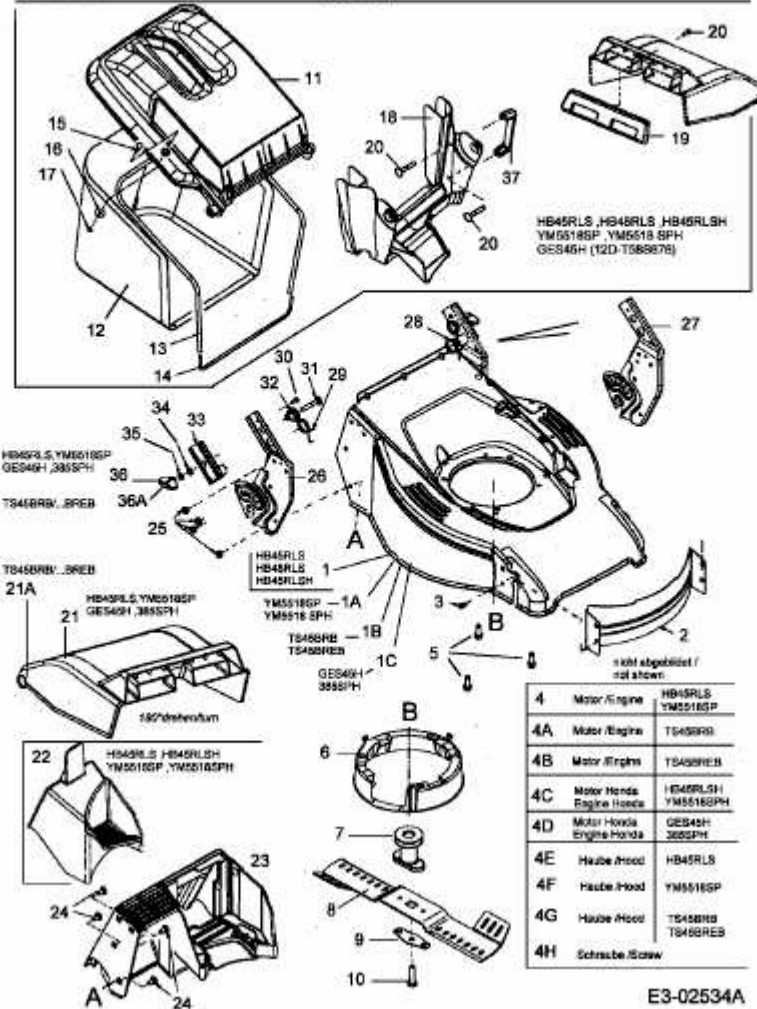

HB 48 RLS > 12D-T58K690 (2005) > GRASFANGSACK, MESSER, MOTOR, MULCHSTOPFEN

HB 45 RLS	12D-T58P690	TS45 BRB	12D-T58R667
HB 46 RLS	12D-T58K690	TS45 BREB	12DET58V867
HB 45 RLSH	12D-T58Q690	GES45 H	12D-T58S678
YM 5518 SP	12D-T58P643	GES45 H	12D-T58S678
YM 5518 SPH	12D-T58Q643	385 SPH	12D-T58S611

E3-02534A