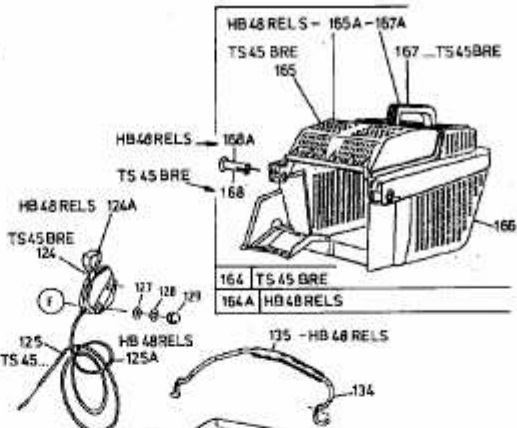

HB 48 RELS > 12CET78S690 (2002) > GRASFANGKORB, HOLM, MESSER

TS 45 BRE - HB 48 RELS

E3-01569A-02