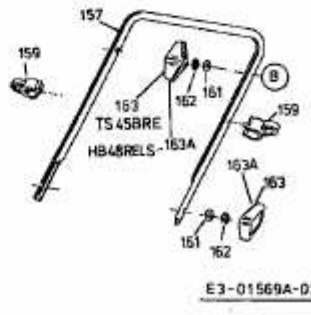

HB 48 RELS > 12CET78S690 (2002) > GRASFANGKORB, HOLM, MESSER

TS 45 BRE - HB 48 RELS

E3-01569A-02