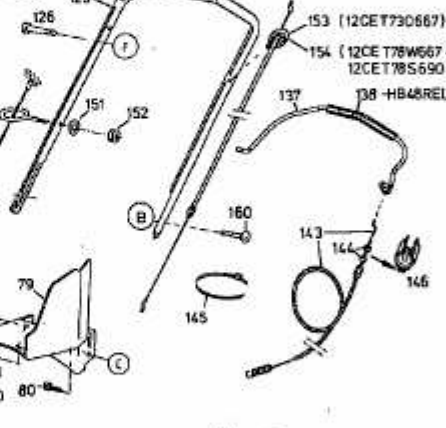

HB 48 RELS > 12CET78S690 (2002) > GRASFANGKORB, HOLM, MESSER

TS 45 BRE - HB 48 RELS

E3-01569A-02