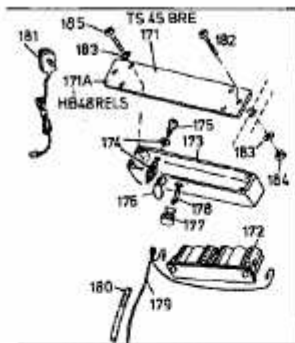

HB 48 RELS > 12CET78S690 (2002) > GRASFANGKORB, HOLM, MESSER

TS 45 BRE - HB 48 RELS

E3-01569A-02