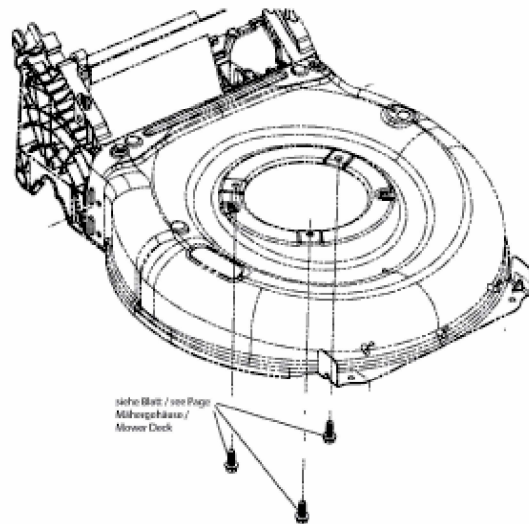

SMART 46 SPO > 12C-TAM8600 (2015) > MOTOR

nicht abgebildet / not shown

Motor / Engine	für Mod. / for mod	
1	Smart 46 PO, Smart 46 SPO	MTD
2	SMART 46 SPO, MTD 46, MTD 46 S, MC 46, MC 46 S	MTD
10	Smart 46 PB, Smart 46 SPB, Smart 46 SPBS, Optima 46 PB, MTD 46 PB, MTD 46 SPB, BL 3546 S Imposs 4613, Imposs 4613 S	Briggs & Stratton
11	Optima 46 SPB, Optima 46 SPBHW, Smart 46 SPB	Briggs & Stratton
12	CC 46 SPBHW, CC 46 SPBV, HW 46 BA, WA 46 AHW, MF 46 SPB V, Expert 46 BA, Expert 46 BAV, Optima 46 SPSBHW, BL 4553 S	Briggs & Stratton
13	Blue 46 SPBHW	Briggs & Stratton
14	HW 46 SPB	Briggs & Stratton
20	Advance 46 SPKVHW	Kawasaki

E3-08148A-01