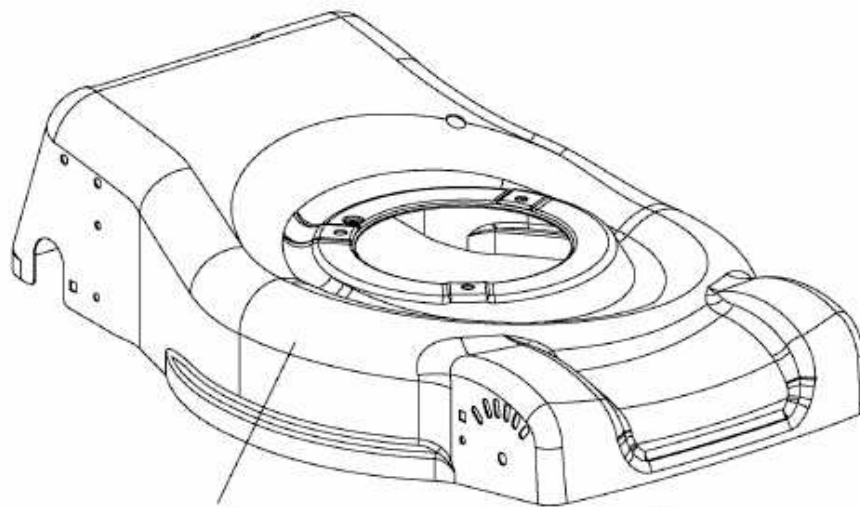

46 SPB-35 > 12C-J20G600 (2007) > MÄHWERKSGEHÄUSE

| | |
|----|--|
| 1 | 46SPO ,46SPB ,46SPH ,OK46 SPB , 46SPBM ,46SPHM ,46SPBEM , 46 SPB-35 , 46 SPB-4 511.GLS46A , 46 SPB OK |
| 2 | BBM 46R |
| 3 | BG46 SPO |
| 4 | SELECT 4600 A , CAMPUS 460 BA , CAMPUS 46 BA |
| 5 | PM460-W-OHV ,PM460-W-B&S , 460 SPO |
| 6 | HB 46 RB ,Mastercut SP46O |
| 7 | BL 4046SP |
| 8 | 46 SPHM-HQ , 4635 SPO , SP 46 B |
| 9 | MTD Platinum 46 SP |
| 10 | M 4645 SP |
| 11 | CMI 46 SPO |
| 12 | SP 460 , SP 460 BL |
| 13 | SILVER 46 H |
| 14 | YM 46 SPO |

E3-02960A-01