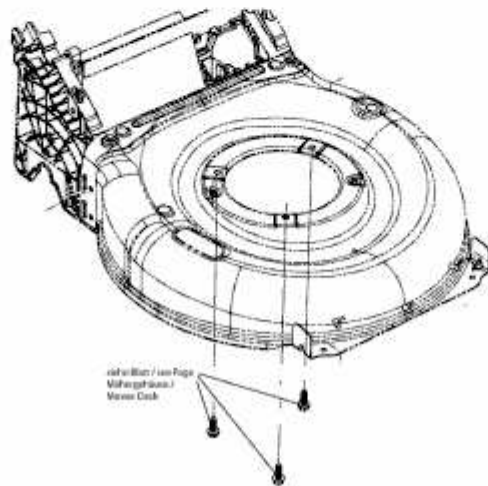

MF 46 SPBV > 12BVK15E695 (2014) > MOTOR

nicht abgebildet / not shown

Motor / Engine	für Mod. / for mod	
1	Smart 46 PO, Smart 46 SPO	MTD
2	SMART 46 SPO, MTD 46, MTD 46 S, MC 46, MC 46 S	MTD
10	Smart 46 PB, Smart 46 SPB; Smart 46 SPBS, Optima 46 PB, MTD 46 PB, MTD 46 SPB, BL 3546 S Imposs 4613, Imposs 4613 S	Briggs & Stratton
11	Optima 46 SPB, Optima 46 SPBHW, Smart 46 SPB	Briggs & Stratton
12	CC 46 SPBHW, CC 46 SPBV, HW 46 BA, WA 46 AHW, MF 46 SPB V, Expert 46 BA, Expert 46 BAV, Optima 46 SP58HW, BL 4553 S	Briggs & Stratton
13	Blue 46 SPBHW	Briggs & Stratton
14	HW 46 SPB	Briggs & Stratton
20	Advance 46 SPKVHW	Kawasaki