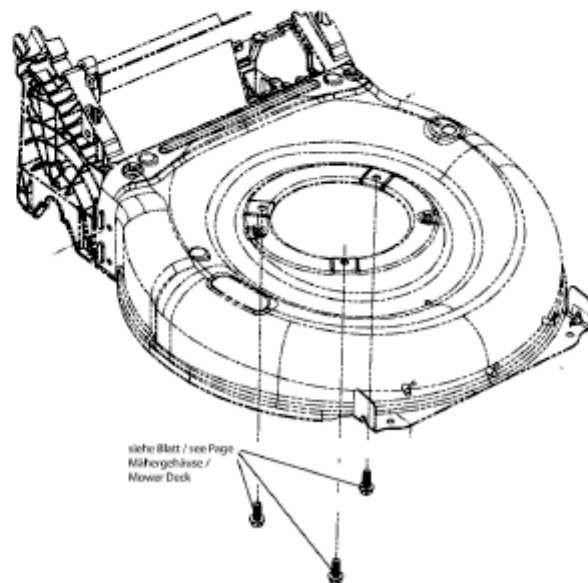

EXPERT 46 BAV > 12BVK15E650 (2014) > MOTOR

nicht abgebildet / not shown

Motor / Engine	für Mod. / for mod	
1	Smart 46 PO, Smart 46 SPO	MTD
2	SMART 46 SPO, MTD 46, MTD 46 S, MC 46, MC 46 S	MTD
10	Smart 46 PB, Smart 46 SPB; Smart 46 SPBS , Optima 46 PB , MTD 46 PB ,MTD 46 SPB, BL 3546 S Imposs 4613, Imposs 4613 S	Briggs & Stratton
11	Optima 46 SPB, Optima 46 SPBHW, Smart 46 SPB	Briggs & Stratton
12	CC 46 SPBHW, CC 46 SPBV, HW 46 BA, WA 46 AHW , MF 46 SPB V , Expert 46 BA, Expert 46 BAV, Optima 46 SPSBHW, BL 4553 S	Briggs & Stratton
13	Blue 46 SPBHW	Briggs & Stratton
14	HW 46 SPB	Briggs & Stratton
20	Advance 46 SPKVHW	Kawasaki

E3-08148A-01