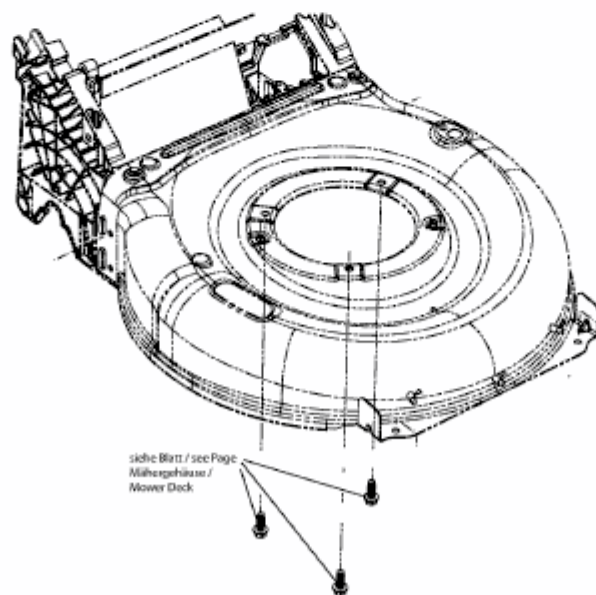

CC 46 SPBV > 12BVK15E603 (2016) > MOTOR

nicht abgebildet / not shown

Motor / Engine	für Mod. / for mod	
1	Smart 46 PO, Smart 46 SPO	MTD
2	SMART 46 SPO, MTD 46, MTD 46 S, MC 46, MC 46 S	MTD
10	Smart 46 PB, Smart 46 SPB; Smart 46 SPBS , Optima 46 PB , MTD 46 PB ,MTD 46 SPB, BL 3546 S Imposs 4613, Imposs 4613 S	Briggs & Stratton
11	Optima 46 SPB, Optima 46 SPBHW, Smart 46 SPB	Briggs & Stratton
12	CC 46 SPBHW, CC 46 SPBV, HW 46 BA, WA 46 AHW , MF 46 SPB V , Expert 46 BA ,Expert 46 BAV, Optima 46 SPBHW, BL 4553 S	Briggs & Stratton
13	Blue 46 SPBHW	Briggs & Stratton
14	HW 46 SPB	Briggs & Stratton
20	Advance 46 SPKVHW	Kawasaki

E3-08148A-01